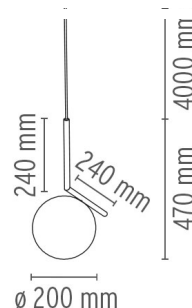

# IC S1

by Michael Anastassiades, 2014

Save as PDF

Print Energy label

- Product
- Lamps
- Downloads

<b>Specific Remark</b>	(*) not dimmable light source
<b>Mounting</b>	Pendant
<b>Lamps Description</b>	1 x 60W E14 HSGS or 1 LED 8W E14 800lm 3000K (*)
<b>Environment</b>	Indoor
<b>Finish</b>	Brushed brass, Chrome
<b>Technical Description</b>	Suspension lamp providing diffused light. Frame in brass, brushed and transparent varnished or chrome steel. Blown glass opal diffuser.

### DIMENSIONS